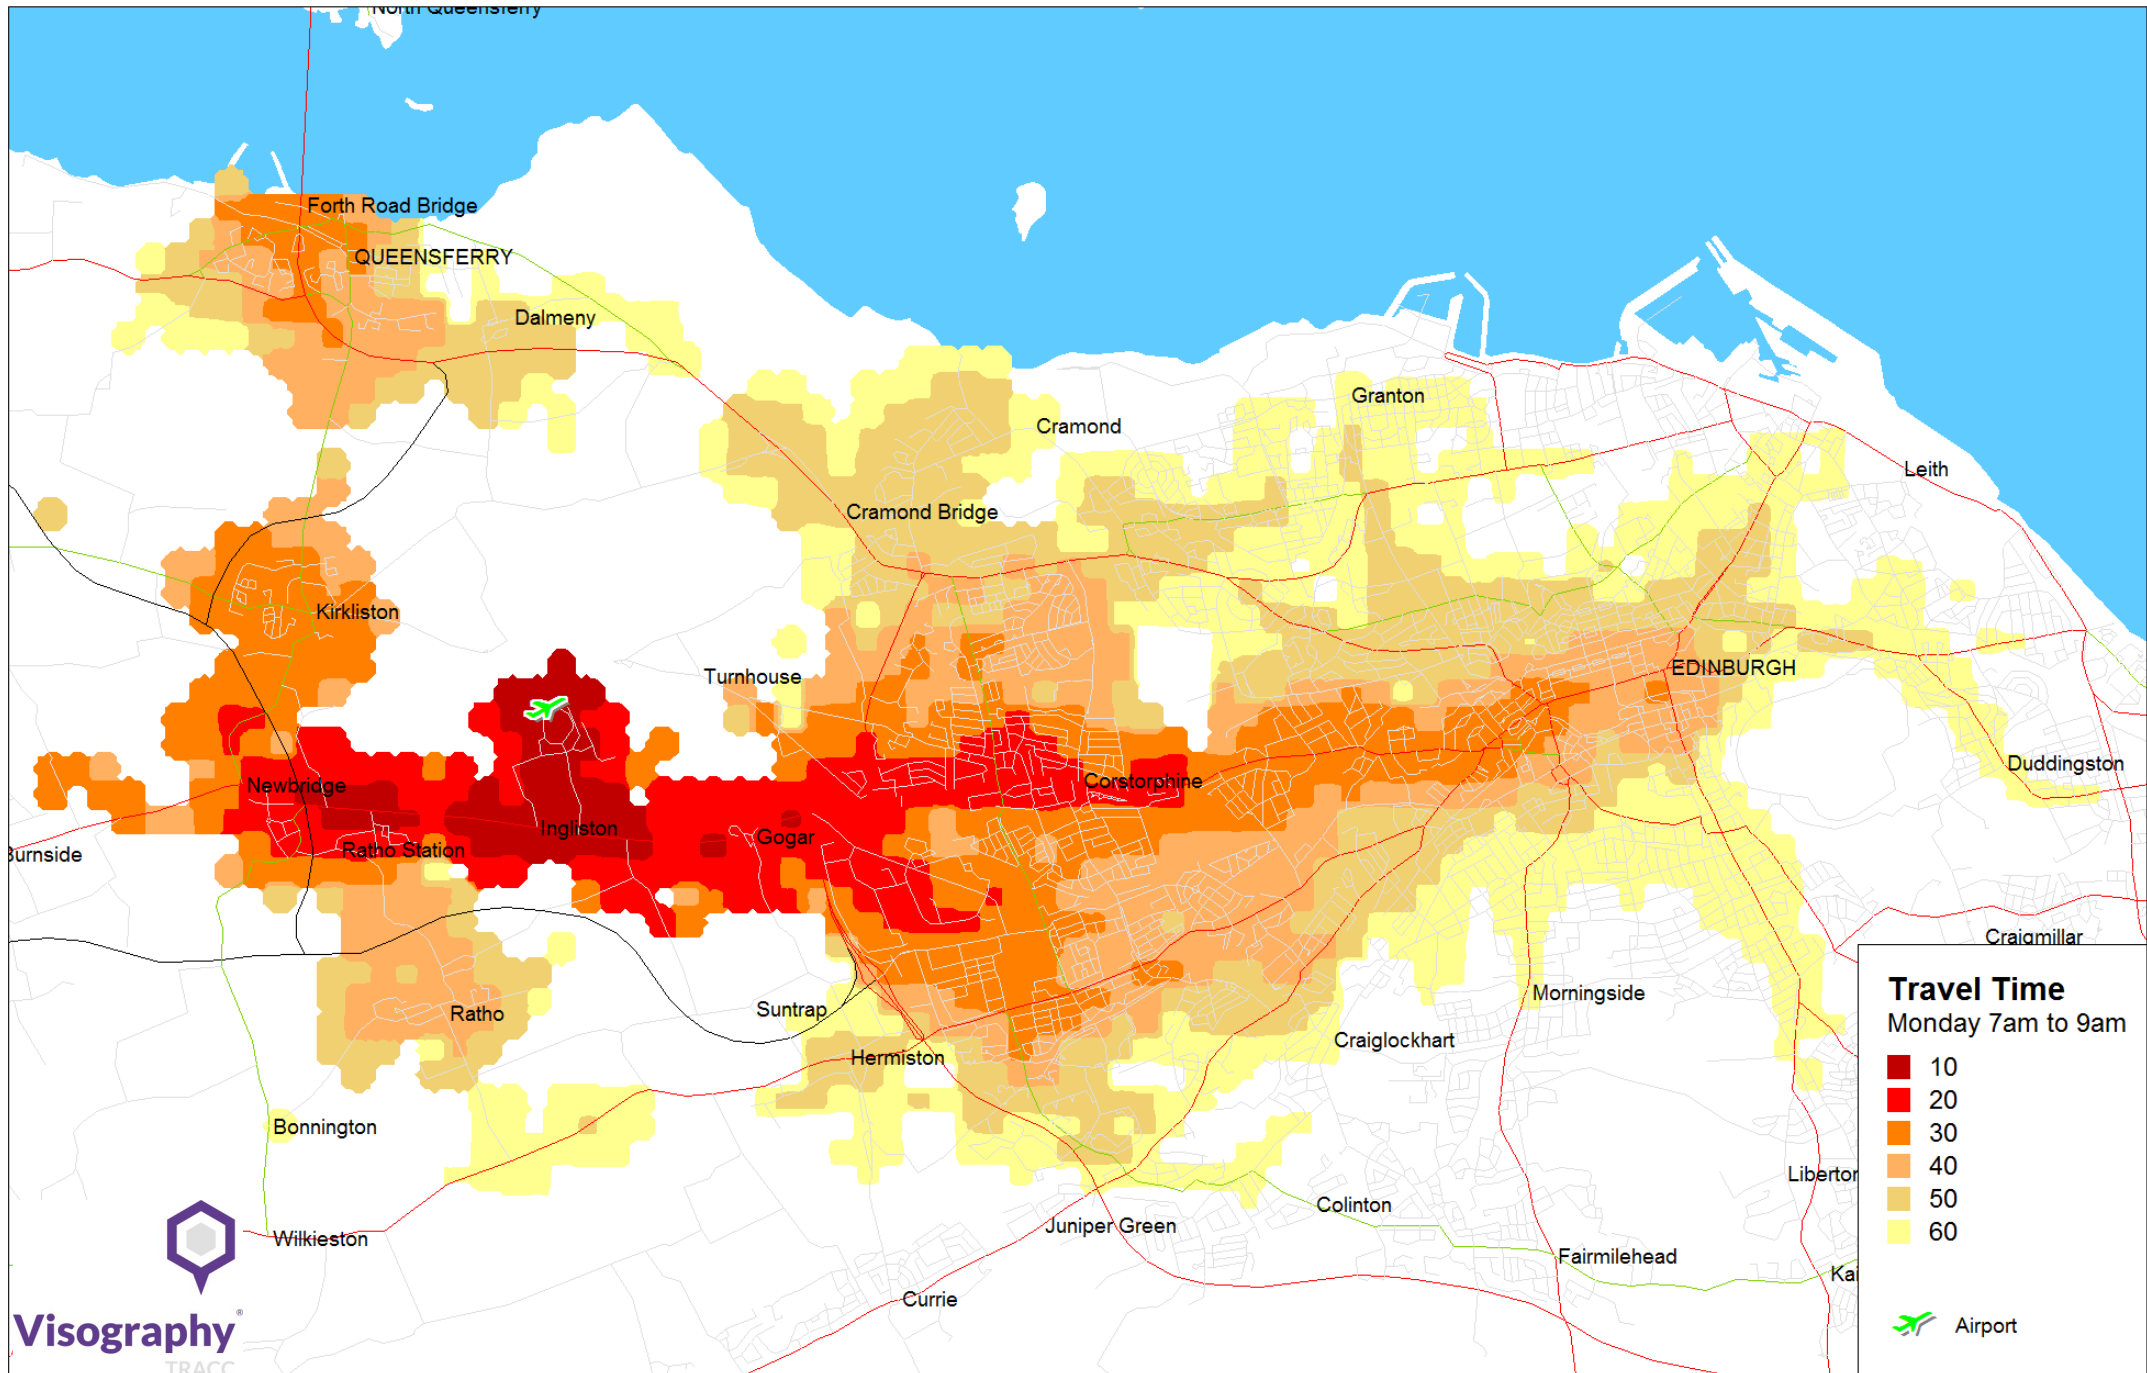

Travel time to Edinburgh Airport using Bus and Coach (Before Tram)

Travel time to Edinburgh Airport using Tram, Bus and Coach